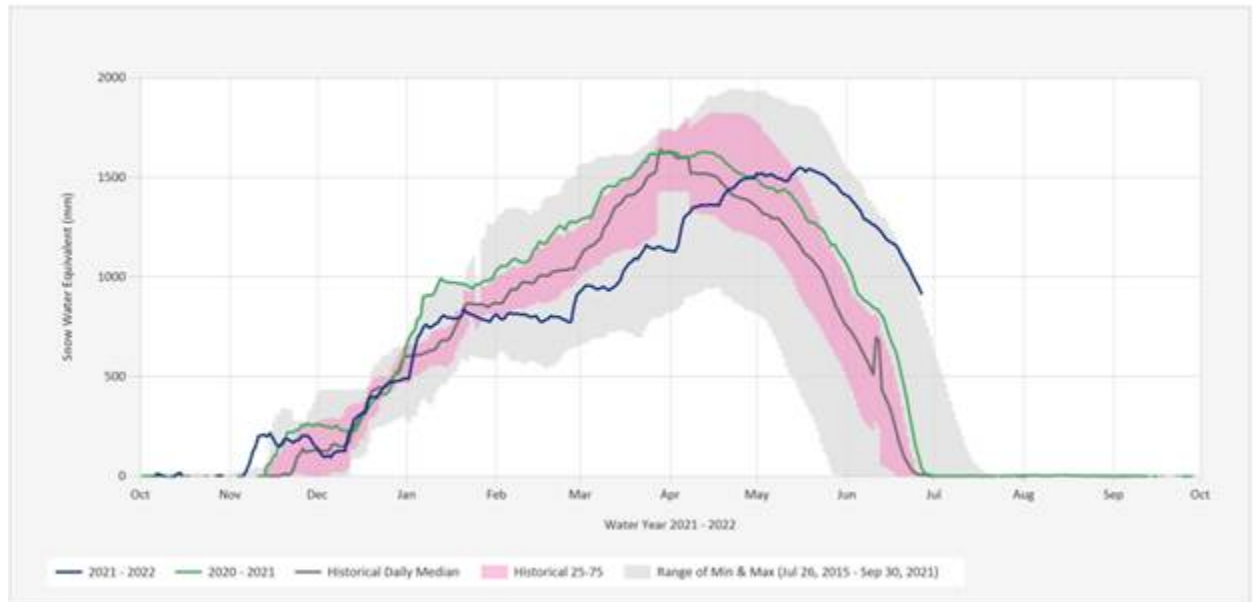

## Houle, Brian (Crofton)

---

**From:** Houle, Brian (Crofton)  
**Sent:** Monday, June 27, 2022 9:28 AM  
**To:** Houle, Brian (Crofton)  
**Subject:** Watershed update: June 27, 2022

Good day,

Conditions remain excellent within watershed with lake still at 100% full and flow still elevated at 13 cms. Weather forecast again includes rainfall and snow pack continues to melt and helping keep river flows higher than seasonal normal. River flow from Cowichan Lake will slowly be ramped down to seasonal 7 cms and it is not clear when river will be at 7 cms yet. Once the river is at 7 cms, it is expected that we will be able to sustain 7 cms until return of rainfall this fall.

Regards,  
Brian Houle  
Manager, Environment  
Catalyst Crofton  
250-246-6236

2022 Cowichan Lake Level - 2022 (Black) & 2021 (Blue) & 2019 (Green)

2022 Cowichan River Flow - 2022 (Black) & 2021 (Blue) & 2019 (Green)

## Next 7 Days

	<b>Tue</b> 06/28 Showers	<b>Wed</b> 06/29 Light rain	<b>Thu</b> 06/30 A mix of sun and clouds	<b>Fri</b> 07/01 Mainly sunny	<b>Sat</b> 07/02 A mix of sun and clouds	<b>Sun</b> 07/03 Light rain	<b>Mon</b> 07/04 Light rain
	16°	16°	22°	24°	23°	19°	16°
Feels like	16	16	24	27	26	21	16
Night	11°	10°	12°	13°	13°	12°	10°
POP	90 %	70 %	30 %	20 %	30 %	60 %	60 %
Wind (km/h)	15 s	11 s	8 NE	7 SW	8 SE	8 SW	8 SW
Wind gust (km/h)	23	17	12	11	12	12	12
Hrs Of Sun	5 h	2 h	7 h	11 h	4 h	2 h	1 h
24 Hr Rain	5-10 mm	1-3 mm	-	-	-	10-15 mm	1-3 mm

Source Data: SWDaily@3824P  
Location: Heather Mountain Upper, Latitude: 48.943875, Longitude: -124.452113, Elevation: 1190 m

Statistics are based on the period of record prior to the current Water Year.