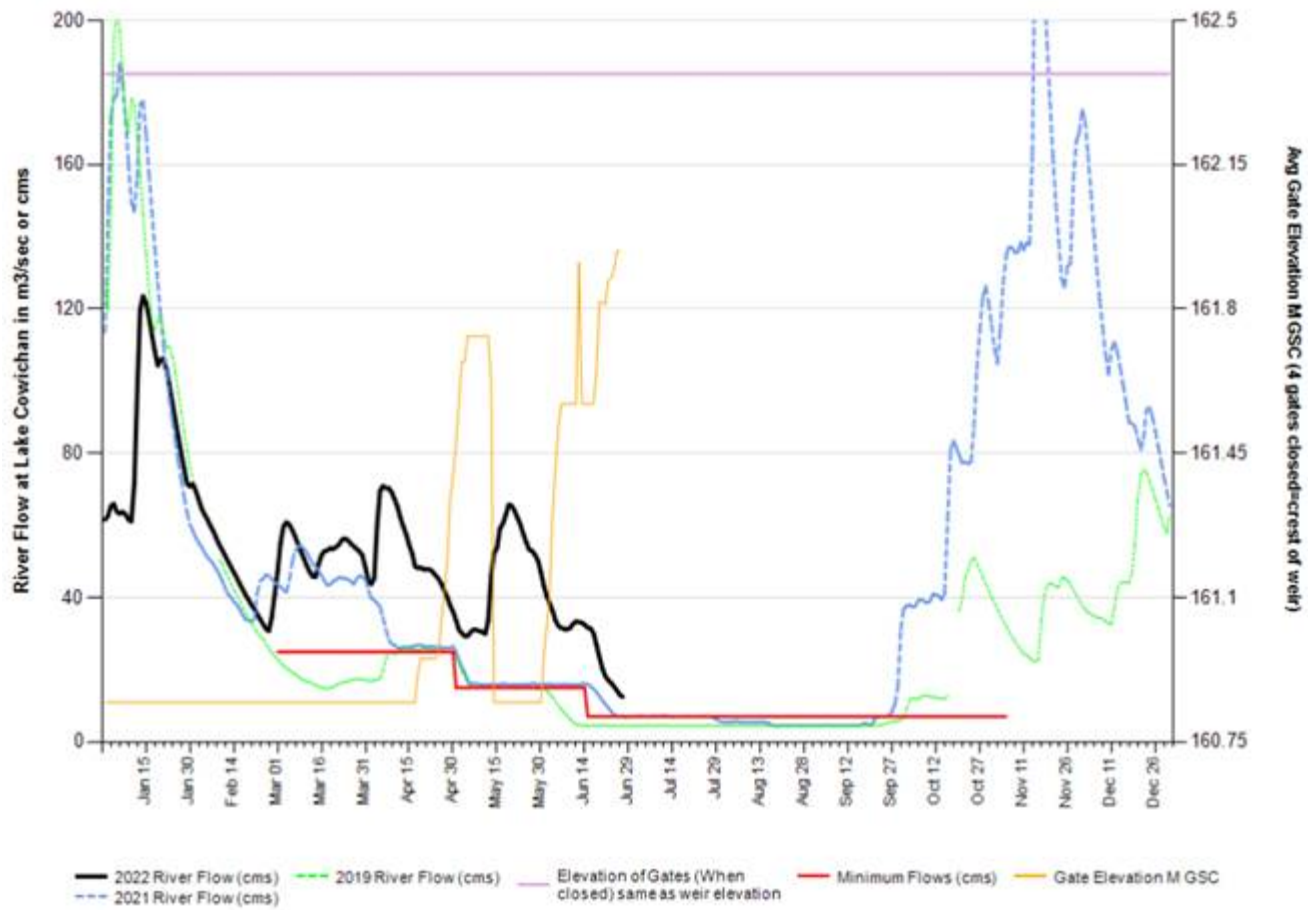

## Houle, Brian (Crofton)

---

**From:** Houle, Brian (Crofton)  
**Sent:** Monday, June 27, 2022 9:28 AM  
**To:** Houle, Brian (Crofton)  
**Subject:** Watershed update: June 27, 2022

Good day,

Conditions remain excellent within watershed with lake still at 100% full and flow still elevated at 13 cms. Weather forecast again includes rainfall and snow pack continues to melt and helping keep river flows higher than seasonal normal. River flow from Cowichan Lake will slowly be ramped down to seasonal 7 cms and it is not clear when river will be at 7 cms yet. Once the river is at 7 cms, it is expected that we will be able to sustain 7 cms until return of rainfall this fall.

Regards,  
Brian Houle  
Manager, Environment  
Catalyst Crofton  
250-246-6236

2022 Cowichan Lake Level - 2022 (Black) & 2021 (Blue) & 2019 (Green)

2022 Cowichan River Flow - 2022 (Black) & 2021 (Blue) & 2019 (Green)

Source Data: SWDaily@3824P  
Location: Heather Mountain Upper, Latitude: 48.943875, Longitude: -124.452113, Elevation: 1190 m

Statistics are based on the period of record prior to the current Water Year.