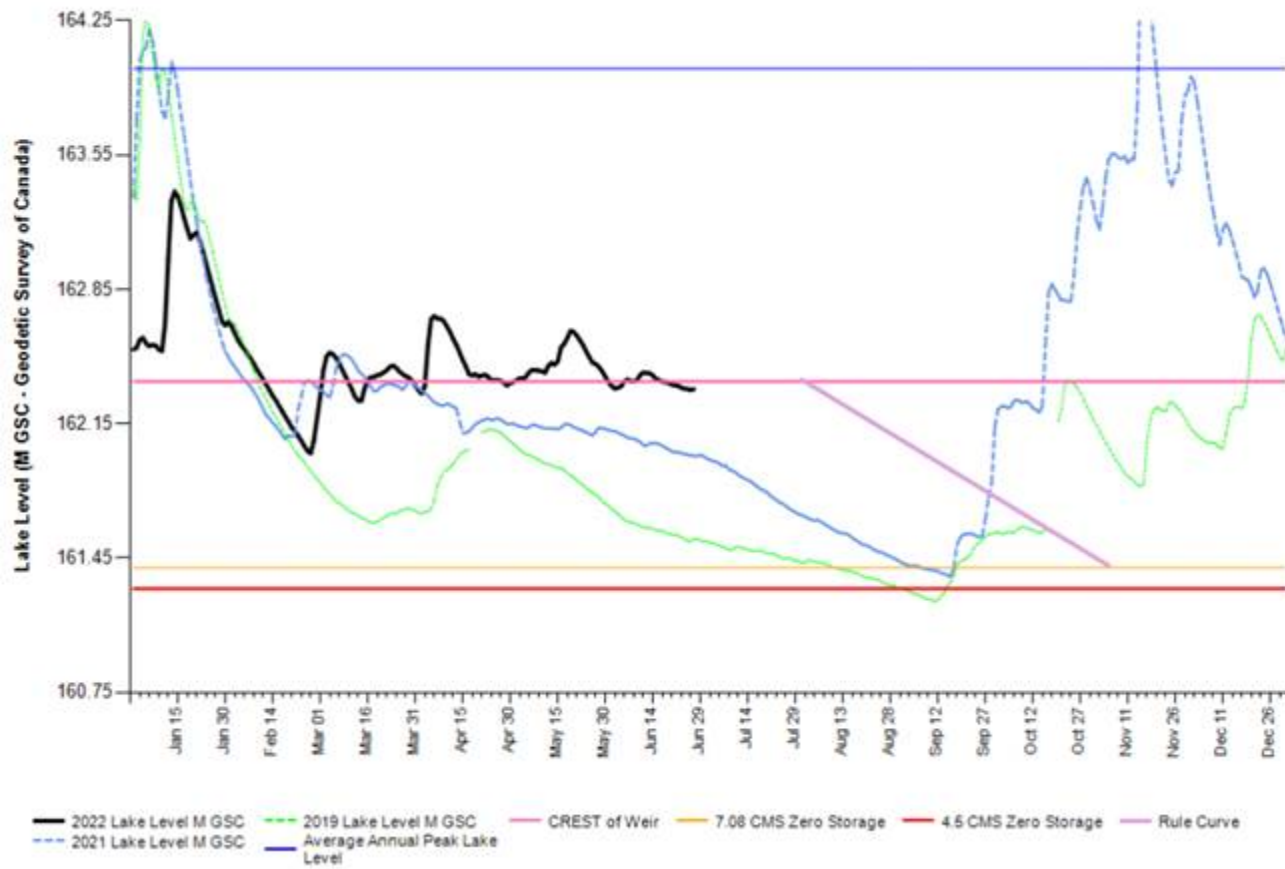

## Houle, Brian (Crofton)

---

**From:** Houle, Brian (Crofton)  
**Sent:** Monday, June 27, 2022 9:28 AM  
**To:** Houle, Brian (Crofton)  
**Subject:** Watershed update: June 27, 2022

Good day,

Conditions remain excellent within watershed with lake still at 100% full and flow still elevated at 13 cms. Weather forecast again includes rainfall and snow pack continues to melt and helping keep river flows higher than seasonal normal. River flow from Cowichan Lake will slowly be ramped down to seasonal 7 cms and it is not clear when river will be at 7 cms yet. Once the river is at 7 cms, it is expected that we will be able to sustain 7 cms until return of rainfall this fall.

Regards,  
Brian Houle  
Manager, Environment  
Catalyst Crofton  
250-246-6236

2022 Cowichan Lake Level - 2022 (Black) & 2021 (Blue) & 2019 (Green)

2022 Cowichan River Flow - 2022 (Black) & 2021 (Blue) & 2019 (Green)

Source Data: SWDaily@3824P  
Location: Heather Mountain Upper, Latitude: 48.943875, Longitude: -124.452113, Elevation: 1190 m

Statistics are based on the period of record prior to the current Water Year.