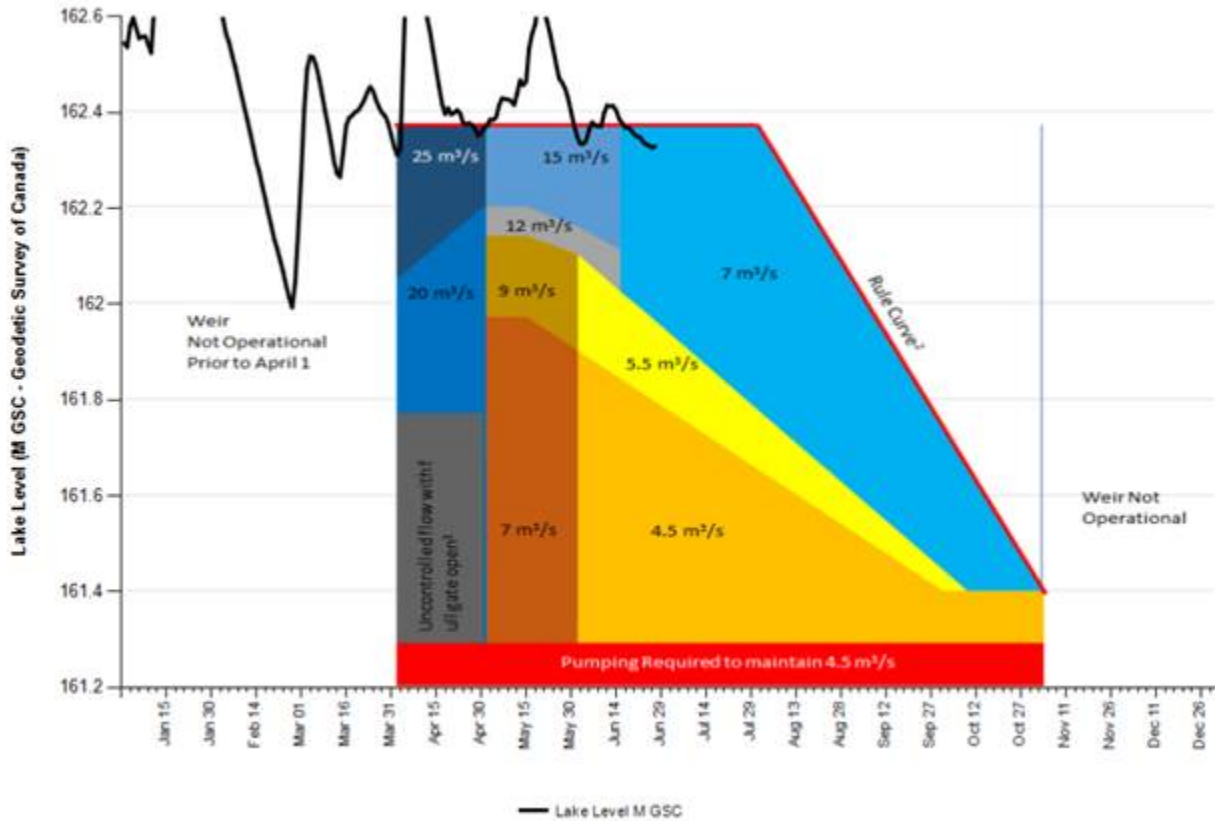

2022 Cowichan Lake Level and River Flow Guidance Chart - Above Average snow pack

This email and its contents are for the exclusive benefit of Paper Excellence Canada Holdings.

Legal Disclaimer: This e-mail and any attachment(s) are confidential. If you are not the intended recipient, please notify the sender immediately by return e-mail, delete this e-mail and do not copy, use or disclose it to any other person.